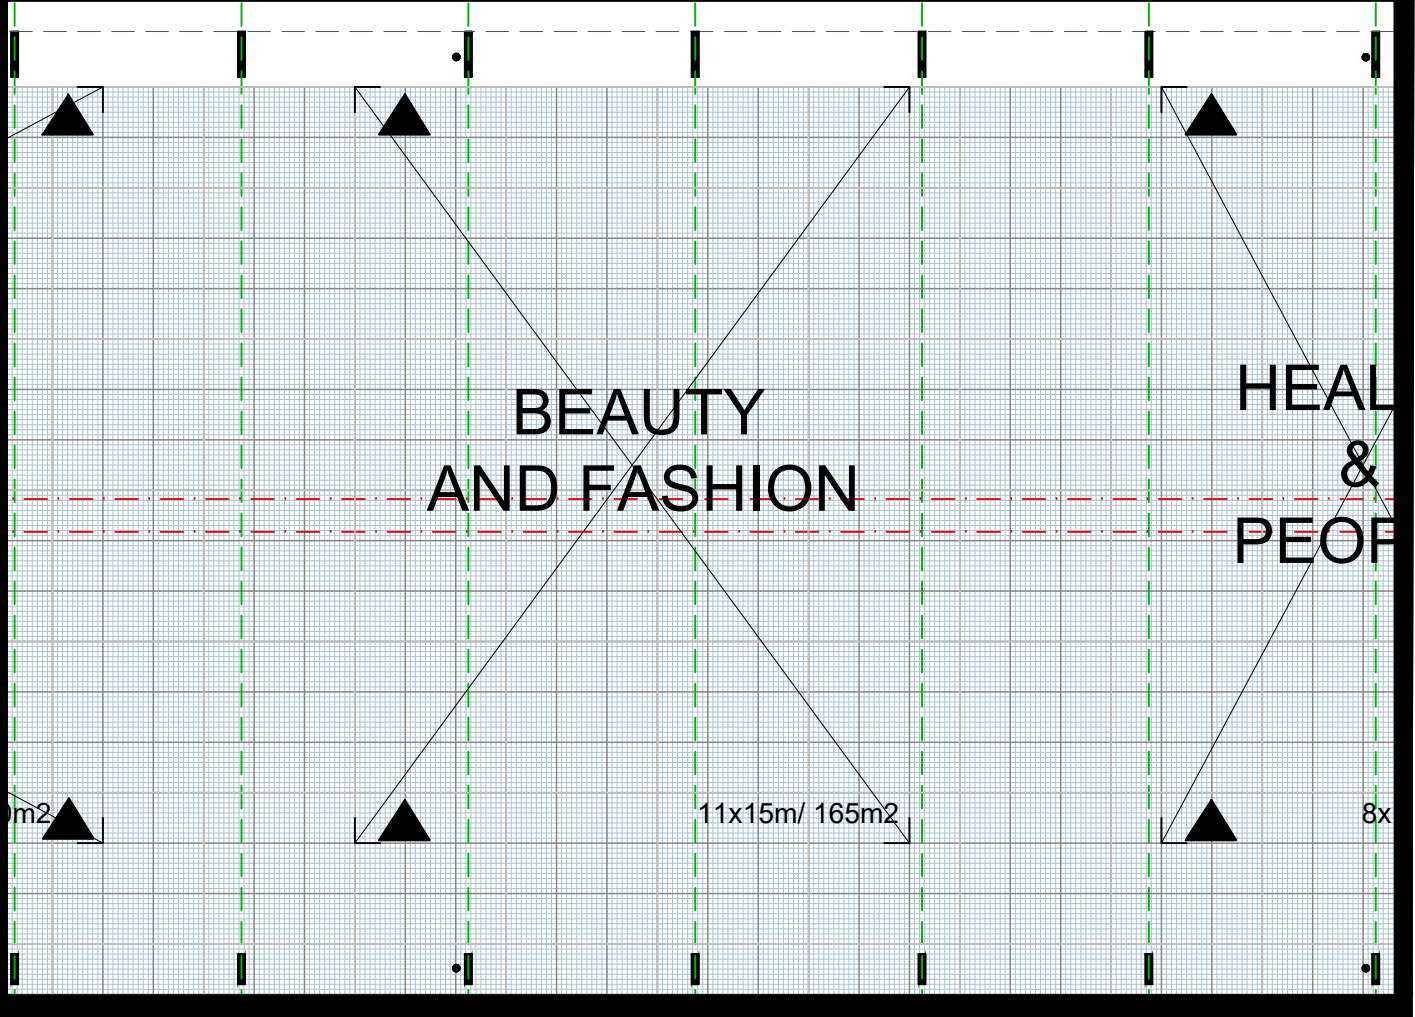

3D VIEW

2D VIEW

DRAWING DETAILS:

El, netværk og vand fremføres fra loft
Power - network and plumbing supplied from ceiling grid
Der kan ikke placeres wires eller taljepunkter i røde markeringer
No wire or Hoist points can be placed in red markings

EVENT: COPENHAGEN SKILLS		ROOM or HALL: H-HALL	NAME: BEAUTY & FASHION
EVENT DATE: 24-25 OKTOBER 2018	LAST SAVE DAN DAN PLOT BY	SCALE: 1:150 | A4	REVISION DATE: 18. marts 2018 11:59:57
REVISION TEXT:		BC SET UP BC SET UP PREF. IN USE BY CUSTOMER BC DISMANTLING	BELLA · CENTER COPENHAGEN
FILENAME: H1018 CPH SKILLS