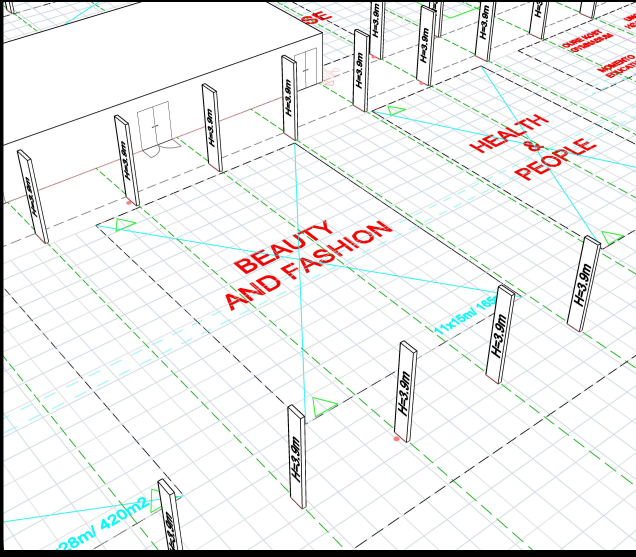

3D VIEW

2D VIEW

DRAWING DETAILS:

El, netværk og vand fremføres fra loft
Power - network and plumbing supplied from ceiling grid
Der kan ikke placeres wires eller taljepunkter i røde markeringer
No wire or Hoist points can be placed in red markings

EVENT: COPENHAGEN SKILLS		ROOM or HALL: H-HALL	NAME: BEAUTY & FASHION
EVENT DATE: 24-25 OKTOBER 2018	LAST SAVE DAN DAN PLOT BY	SCALE: 1:150 | A4	REVISION DATE: 18. marts 2018 11:59:57
REVISION TEXT:		BC SET UP BC SET UP PREF. IN USE BY CUSTOMER BC DISMANTLING	BELLA · CENTER COPENHAGEN
FILENAME: H1018 CPH SKILLS