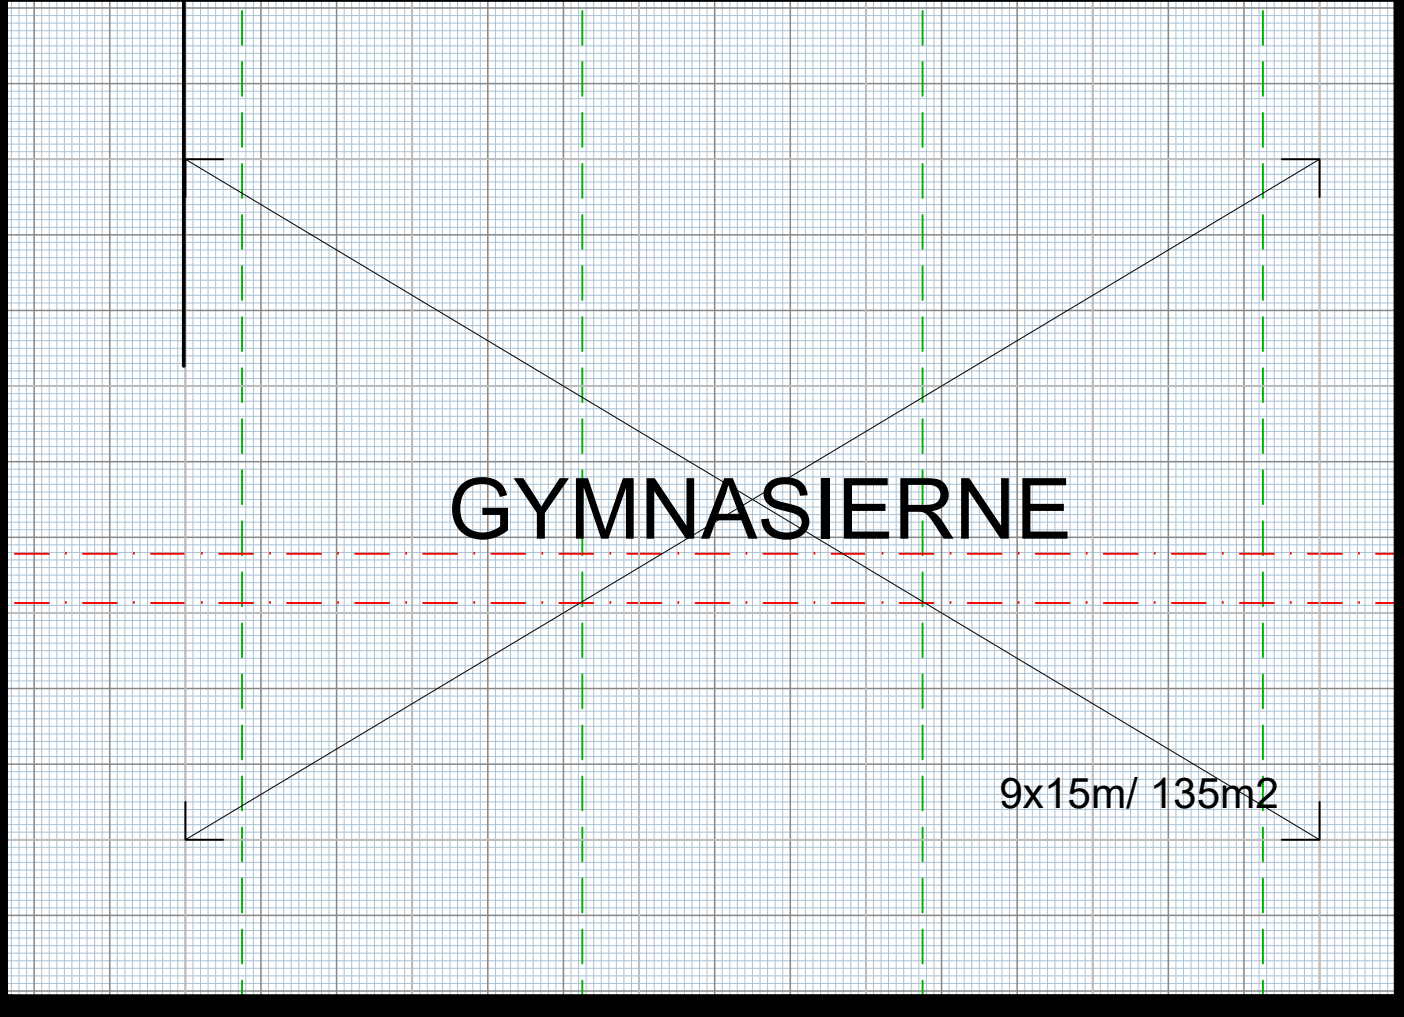

3D VIEW

2D VIEW

DRAWING DETAILS:

- STAND AREAL
  Booth area
- SØJLE
  Laminated timber pillar 14x60 cm
- SØJLE
  Laminated timber pillar 14x90 cm
- SLANGEVINDER
  Fire-hose winder
- SPÆR TIL RIGGNING
  Roof beam for rigging

El, netværk og vand fremføres fra loft
Power - network and plumbing supplied from ceiling grid
Der kan ikke placeres wires eller taljepunkter
i røde markeringer
No wire or Hoist points can be placed in red markings

EVENT: COPENHAGEN SKILLS		ROOM or HALL: H-HALL	NAME: GYMNASIERNE
EVENT DATE: 24-25 OKTOBER 2018	LAST SAVE DAN DAN PLOT BY	SCALE: 1:100 | A4	REVISION DATE: 31. maj 2018 13:54:21
REVISION TEXT:		BC SET UP BC SET UP PREF. IN USE BY CUSTOMER BC DISMANTLING	BELLA · CENTER COPENHAGEN
FILENAME: H1018 CPH SKILLS