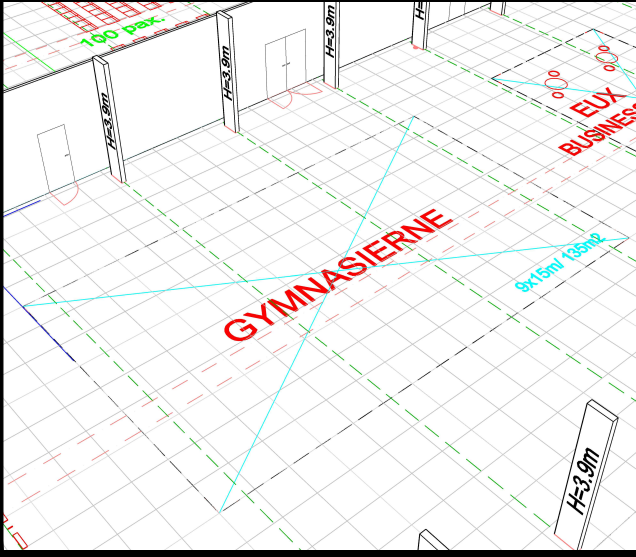

3D VIEW

2D VIEW

DRAWING DETAILS:

- STAND AREAL
  Booth area
- SØJLE
  Laminated timber pillar 14x60 cm
- SØJLE
  Laminated timber pillar 14x90 cm
- SLANGEVINDER
  Fire-hose winder
- SPÆR TIL RIGGNING
  Roof beam for rigging

El, netværk og vand fremføres fra loft
Power - network and plumbing supplied from ceiling grid
Der kan ikke placeres wires eller taljepunkter
i røde markeringer
No wire or Hoist points can be placed in red markings

EVENT: COPENHAGEN SKILLS		ROOM or HALL: H-HALL	NAME: GYMNASIERNE
EVENT DATE: 24-25 OKTOBER 2018	LAST SAVE DAN DAN PLOT BY	SCALE: 1:100 | A4	REVISION DATE: 31. maj 2018 13:54:21
REVISION TEXT:		BC SET UP BC SET UP PREF. IN USE BY CUSTOMER BC DISMANTLING	BELLA · CENTER COPENHAGEN
FILENAME: H1018 CPH SKILLS